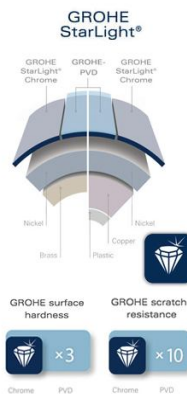

Key Features & Innovations

Note:

* All information of the above is for the reference only. No prior notice is made if any changes.