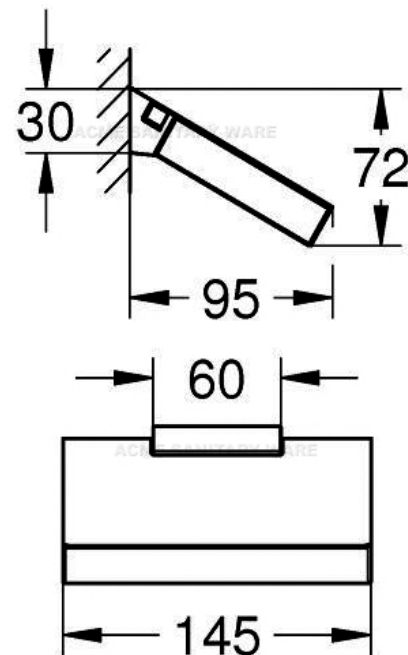

Acme Sanitary Ware Co Ltd

Acme Building, 22-28 Nanking Street, Kowloon, Hong Kong
Tel: 2388 7171 Fax: 2710 8012
E-mail: acme@acmesanitary.com.hk
Website: www.acmesanitaryware.com.hk

Pure Freude
an Wasser

PROJECT	Fullerton Hotel	REF		REV	ITEM CODE	
LOCATION		DATE			PAGE	

SANITARY WARE SPECIFICATION SHEET

Item Descriptions	Grohe (Germany) "Selection Cube" chrome plated Toilet Paper Holder
Model	40781000
Material	Brass Chrome Plated
Manufacturer	GROHE Limited
Brand Origin	Germany
Source	Acme Sanitary Ware Co. Ltd Mr. Eric Wong/ Mr. Wilson Hung
Contact Tel/Fax	(852) 2388-7171 / (852) 2710-8012
E-mail	acme@acmesanitary.com.hk
Website	www.acmesanitary.com.hk

Illustration/ Drawing

"It's never been easier to create a beautiful bathroom design. Just add the beautifully made GROHE Selection Cube toilet roll holder, which has concealed fastening to ensure a beautiful finish. With a minimalist design and crafted from the finest materials, it looks seamless in any cool and contemporary bathroom. It also features GROHE technology. The StarLight® chrome has a durable and scratch resistant finish that will sparkle for years. And with our QuickFix® installation system and clear step-by-step instructions, it has never been easier to add a designer accessory that looks good and makes life in the bathroom even more enjoyable. The GROHE Selection Cube toilet roll holder – precision engineering, highest quality materials and design that lasts. Don't forget the glass, soap dispenser, toilet brush set, cosmetic mirror and various towel rails and bars."

- GROHE StarLight finish
- Material: Metal
- Concealed fastening
- With cover